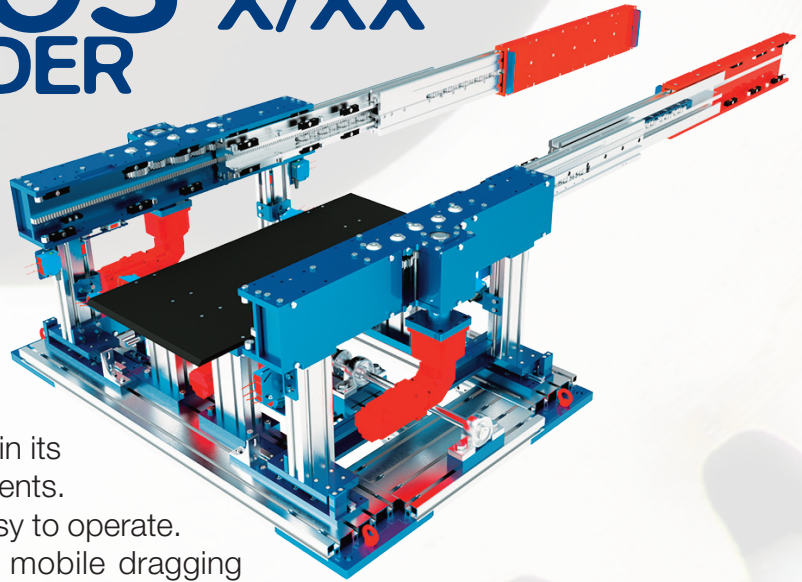

KARKINOS X/XX CARTON LOADER

This is an equipment belonging to the latest generation of LHD products. Very simple and operational as for both its mechanical arrangement and its on-board plant design, the KARKINOS is the best solution for handling plastic boxes or cartons in simple or in double depth.

The main feature of the KARKINOS lies in its speed and in the reliability of its movements. It requires poor maintenance and it's easy to operate. Unlike the ARACHNE series, with no mobile dragging "fingers" it can handle the load in a very simple way.

SINGLE
DEPTH

DOUBLE
DEPTH

VERSION	Q LOAD (KG)	L LENGTH (MM)	MS MAXIMUM STROKE (MM)	V MAXIMUM SPEED (M/MIN)	A MAXIMUM ACCELERATION (M/S²)
KARKINOS X	100	600	1300	45	1
KARKINOS XX		TO 1200	2200		

The KARKINOS is the perfect solution for simple pick-up warehouses.

TRIPLE
DEPTH

COMBINED
PRODUCTS

SPECIAL
PRODUCTS