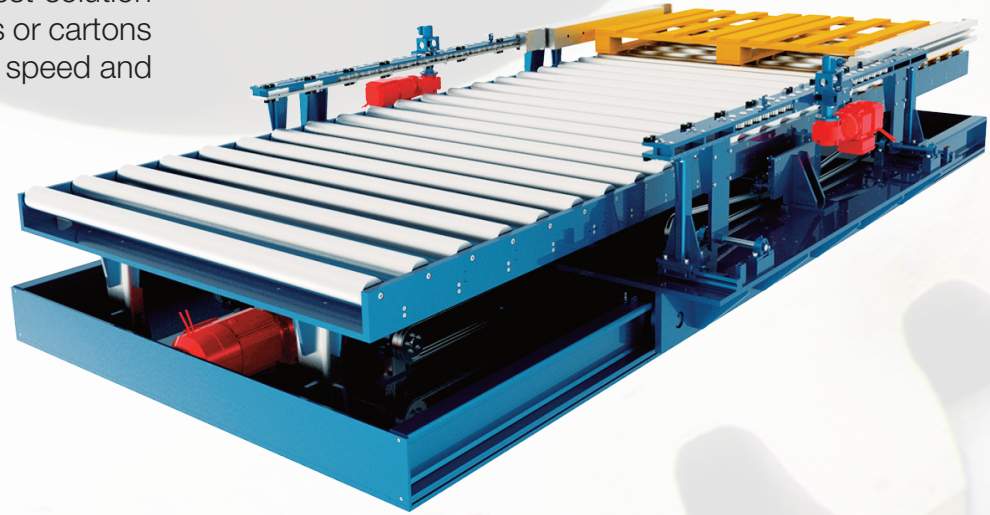

KARKINOS R

The KARKINOS is the best solution for handling plastic boxes or cartons in single depth, with high speed and reliability.

It doesn't require much maintenance and it's very easy to operate.

SINGLE DEPTH

DOUBLE DEPTH

With no mobile dragging "fingers", the KARKINOS can handle the load in a very simple way.

It can be combined with a roller conveyor.

PRODUCT CODE	Q LOAD (KG)	L MAX. SYSTEM LENGTH (MM)	S1 STROKE (MM)	TH TOTAL HEIGHT (MM)
KR-250	1300	2500	1450	900

TRIPLE DEPTH

COMBINED PRODUCTS

SPECIAL PRODUCTS