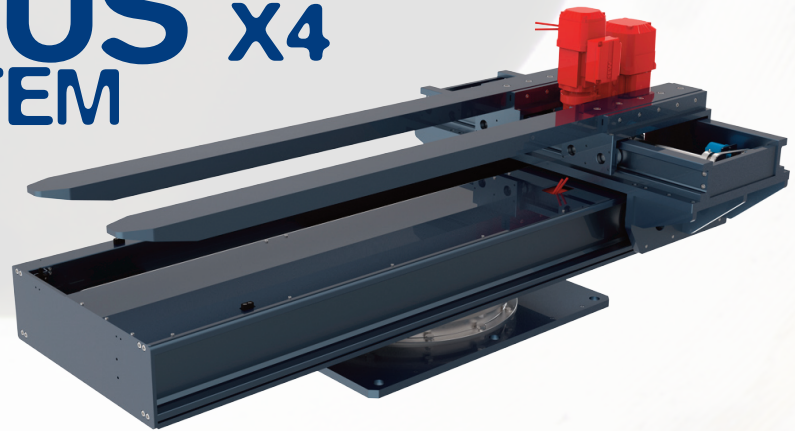

CERBERUS X4

3-SIDED SYSTEM

CERBERUS X4 for pallets is a similar solution as CERBERUS X3 for coils and a carrying capacity up to 2150 Kg.

SINGLE
DEPTH

DOUBLE
DEPTH

The rotation and translation speed can be as fast as 30 m/min.

PRODUCT CODE	Q LOAD (KG)	L SYSTEM LENGTH (MM)	TH TOTAL SYSTEM HEIGHT (MM)	S1 STROKE (MM)
CX4-160	2150	1600	850	1100
CX4-180		1800		1300
CX4-200		2000		1500
CX4-225		2250		1800

Thanks to this system, the load can be set down and picked up, even rotated by 360° compared to the normal position in warehouses.

TRIPLE
DEPTH

COMBINED
PRODUCTS

SPECIAL
PRODUCTS