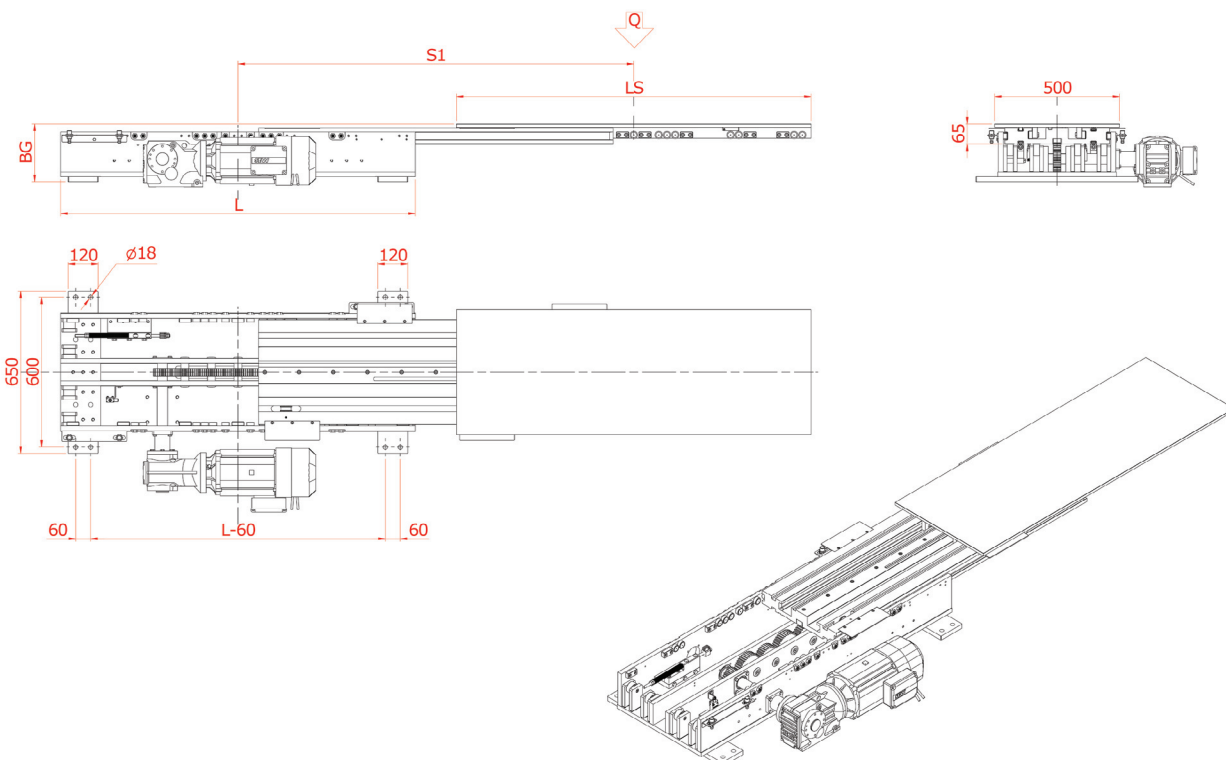

ARES 65 K

The ARES 65K is a particular wide-body telescopic monofork.

SINGLE
DEPTH

PRODUCT CODE	Q LOAD (KG)	L FIXED BODY LENGTH (MM)	LS UPPER SLIDE LENGTH (MM)	S1 STROKE (MM)	MAX BENDING UNDER LOAD (MM)
AR65K-120	1000	1200	1200	1300	15
AR65K-130		1300	1300	1400	18
AR65K-140		1400	1400	1500	21
AR65K-150		1500	1500	1600	22
AR65K-160		1600	1600	1700	26
AR65K-180	600	1800	1800	1900	26
AR65K-200	500	2000	2000	2100	29

It finds application where the load unit to move is else than a normal pallet (heavy boxes or closed pallets); in this case the load unit must be placed on special stands or L-profile to allow the fork to entry.

DOUBLE
DEPTH

TRIPLE
DEPTH

COMBINED
PRODUCTS

SPECIAL
PRODUCTS