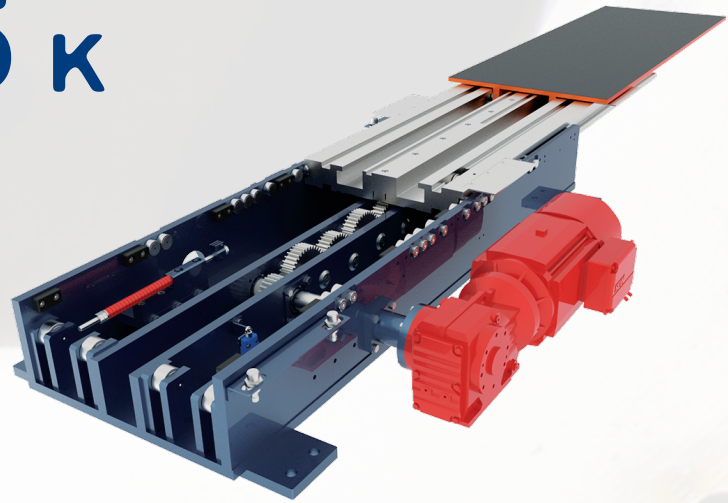

ARES 65 K

The ARES 65K is a particular wide-body telescopic monofork.

SINGLE
DEPTH

PRODUCT CODE	Q LOAD (KG)	L FIXED BODY LENGTH (MM)	LS UPPER SLIDE LENGTH (MM)	S1 STROKE (MM)	MAX BENDING UNDER LOAD (MM)
AR65K-120	1000	1200	1200	1300	15
AR65K-130		1300	1300	1400	18
AR65K-140		1400	1400	1500	21
AR65K-150		1500	1500	1600	22
AR65K-160		1600	1600	1700	26
AR65K-180	600	1800	1800	1900	26
AR65K-200	500	2000	2000	2100	29

It finds application where the load unit to move is else than a normal pallet (heavy boxes or closed pallets); in this case the load unit must be placed on special stands or L-profile to allow the fork to entry.

DOUBLE
DEPTH

TRIPLE
DEPTH

COMBINED
PRODUCTS

SPECIAL
PRODUCTS